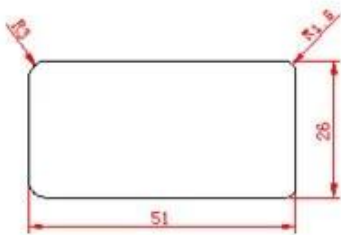

MODEL SELECTION

PSSA