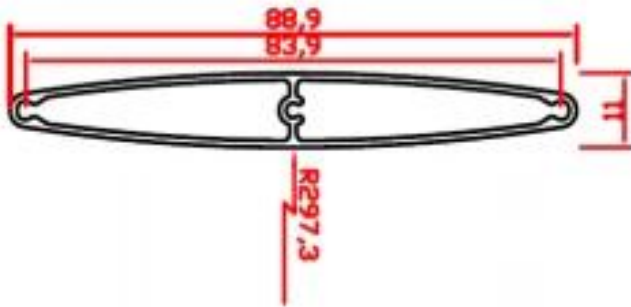

## Material

Aluminium thickness is 1.2mm and 3.0mm for the screw position

Blade:

3.5L-Aluminium

Stiles:

BS-Aluminium

DBS-Aluminium

## One set Rail & Mid Rail