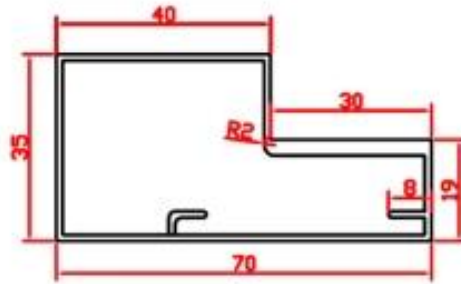

L70

L70-Aluminium