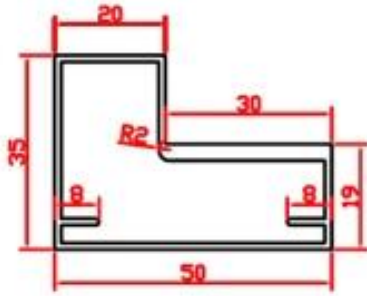

L50

L50-Aluminium