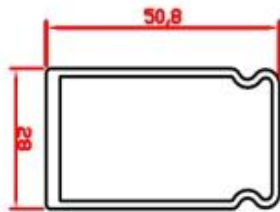

## Material

Aluminium thickness is 1.2mm and 3.0mm for the screw position

Blade:

3.5L-Aluminium

Stiles:

BS-Aluminium

DBS-Aluminium

## One set Rail & Mid Rail