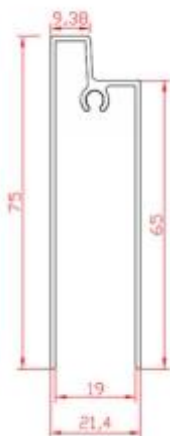

## Material

Aluminium thickness is 1.2mm and 3.0mm for the screw position

Blade:

3.5L-Aluminium

Stiles:

BS-Aluminium

DBS-Aluminium

## One set Rail & Mid Rail

## Frames

L50

L50-Aluminium

L70

L70-Aluminium

Z50

T50-Aluminium

T50