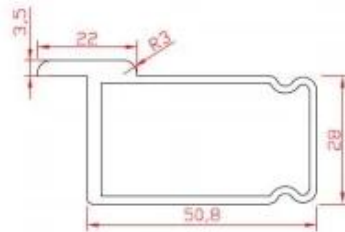

## Material

Aluminium thickness is 1.2mm and 3.0mm for the screw position

Blade:

3.5L-Aluminium

Stiles:

BS-Aluminium

DBS-Aluminium

## One set Rail & Mid Rail