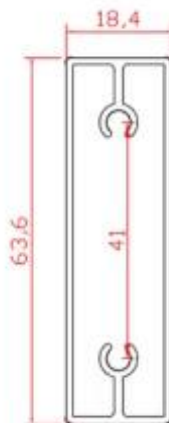

## Material

Aluminium thickness is 1.2mm and 3.0mm for the screw position

Blade:

3.5L-Aluminium

Stiles:

BS-Aluminium

DBS-Aluminium

## One set Rail & Mid Rail

## Frames

L50

L50-Aluminium

L70

L70-Aluminium

Z50

T50-Aluminium

T50