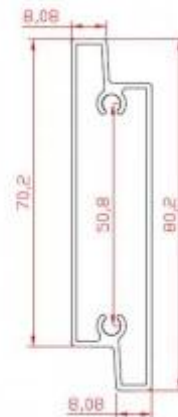

## Material

Aluminium thickness is 1.2mm and 3.0mm for the screw position

Blade:

3.5L-Aluminium

Stiles:

BS-Aluminium

DBS-Aluminium

## One set Rail & Mid Rail

## Frames

L50

L50-Aluminium

L70

L70-Aluminium

Z50

T50-Aluminium

T50