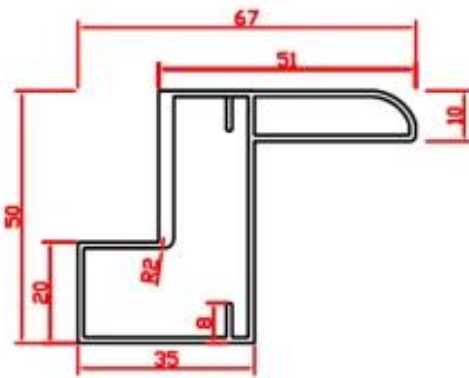

## Material

Aluminium thickness is 1.2mm and 3.0mm for the screw position

Blade:

3.5L-Aluminium

Stiles:

BS-Aluminium

DBS-Aluminium

## Frames

L50

L50-Aluminium

L70

L70-Aluminium

Z50

T50-Aluminium

T50