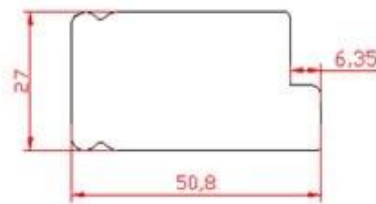

MODEL SELECTION

SSB

For more options please contact our sales staff.