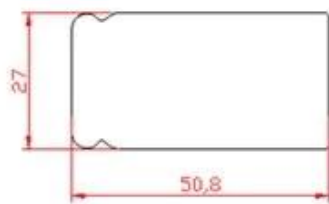

MODEL SELECTION

SSA

For more options please contact our sales staff.