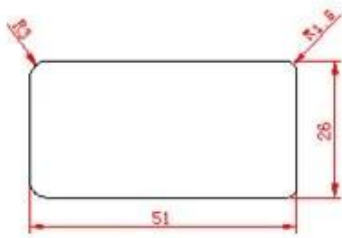

Track Shutters

Bay Shutters

Shutter With Screen Shade

Triangular window

French door

Opposite window

MODEL SELECTION

PSSA