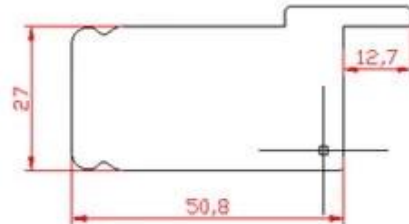

0000 7S 00 0000, 00 00, 00 00 0 0000 00 0000 0000 0000. 00 0 00 0000 0000 0000 0000 00 0000 0000. 0000 00 0000 00 ISO9001, Sedex, RoHS, FSC 0000 000000 500 0000 00 0000 000000.

PRODUCT TYPE

 <p>Full Height Shutters</p>	 <p>Tier on Tier Shutters</p>	 <p>Cafe Style Shutters</p>
 <p>Track Shutters</p>	 <p>Bay Shutters</p>	 <p>Shutter With Screen Shade</p>
 <p>Triangular window</p>	 <p>French door</p>	 <p>Opposite window</p>

MODEL SELECTION

PSSA

PSSB

PSSC

SSA

SSB

SSC

PSAA