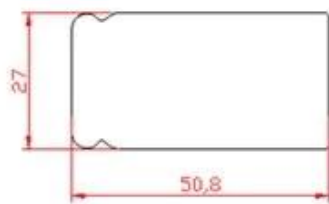

0000 7S 00 0000, 00 00, 00 00 0 0000 00 0000 0000 0000. 00 0 00 0000 0000 0000 0000 00 0000 0000. 0000 00 0000 00 ISO9001, Sedex, RoHS, FSC 0000 000000 500 0000 00 0000 000000.

PRODUCT TYPE

 <p>Full Height Shutters</p>	 <p>Tier on Tier Shutters</p>	 <p>Cafe Style Shutters</p>
 <p>Track Shutters</p>	 <p>Bay Shutters</p>	 <p>Shutter With Screen Shade</p>
 <p>Triangular window</p>	 <p>French door</p>	 <p>Opposite window</p>

MODEL SELECTION

PSSA

PSSB

PSSC

SSA

SSB

SSC

PSAA