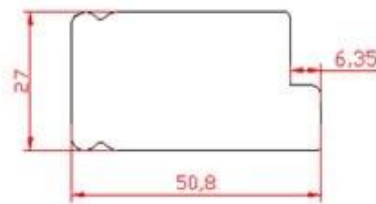

0000 7S 00 0000, 00 00, 00 00 0 0000 00 0000 0000 0000. 00 0 00 0000 0000 0000 0000 00 0000 0000. 0000 00 0000 00 ISO9001, Sedex, RoHS, FSC 0000 000000 500 0000 00 0000 000000.

PRODUCT TYPE

 <p>Full Height Shutters</p>	 <p>Tier on Tier Shutters</p>	 <p>Cafe Style Shutters</p>
 <p>Track Shutters</p>	 <p>Bay Shutters</p>	 <p>Shutter With Screen Shade</p>
 <p>Triangular window</p>	 <p>French door</p>	 <p>Opposite window</p>

MODEL SELECTION

PSSA

PSSB

PSSC

SSA

SSB

SSC

PSAA