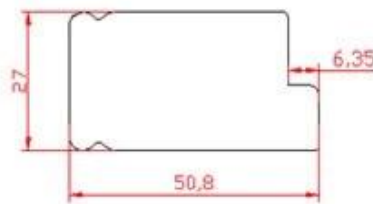

MODEL SELECTION

SSB

For more options please contact our sales staff.