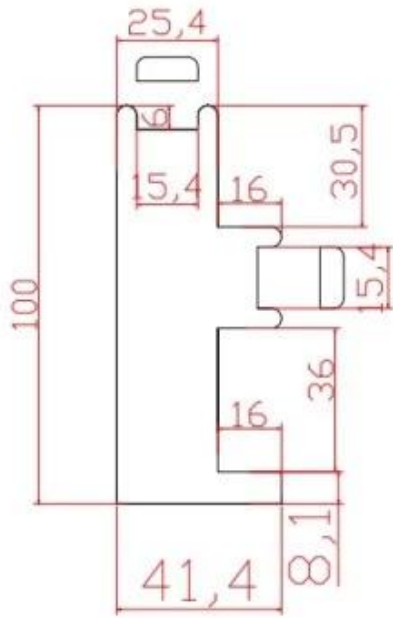

细节图

Detail drawing

< img src="https://cdn.b2b.yjzw.net/files/66/img/2022/11/17/202211171534050199133.jpg" alt="Detail drawing of a clear plastic drip tray" data-bbox="70 166 938 496"/> >

图纸

drawings

BL100 边框

BL100-T-POST