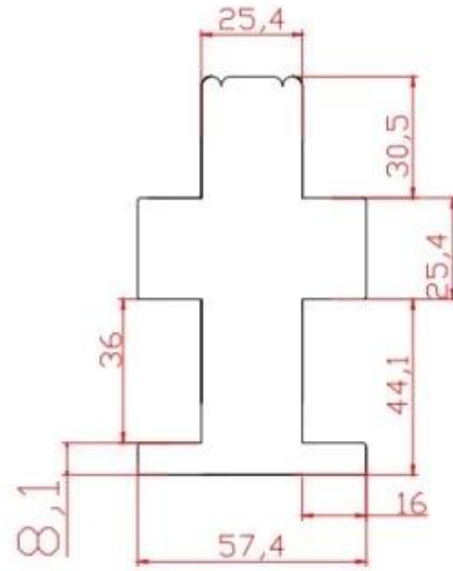

细节图

Detail drawing

< img src="https://cdn.b2b.yjzw.net/files/66/img/2022/11/17/202211171534050199133.jpg" alt="Detail drawing of a clear plastic drip tray" data-bbox="70 166 938 496"/> >

图纸

drawings

BL100 边框

BL100-T-POST