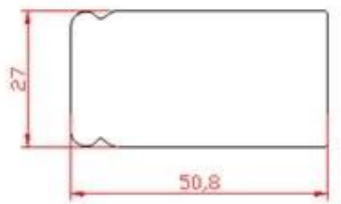

MODEL SELECTION

SSA

For more options please contact our sales staff.