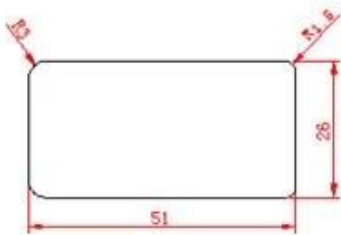

120,000 120,000 100,000
2,850 8,600

1200 400 68 PVC 16
24

7S
ISO9001 Sedex RoHS FSC 50

PRODUCT TYPE

Full Height Shutters

Tier on Tier Shutters

Cafe Style Shutters

Track Shutters

Bay Shutters

Shutter With Screen Shade

Triangular window

French door

Opposite window

MODEL SELECTION

PSSA

PSSB