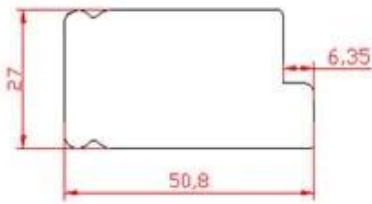

MODEL SELECTION

SSB

For more options please contact our sales staff.