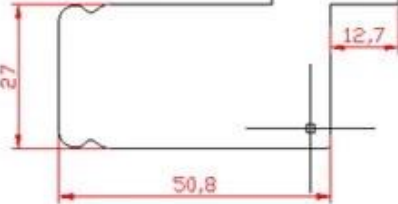

MODEL SELECTION

SSC

For more options please contact our sales staff.