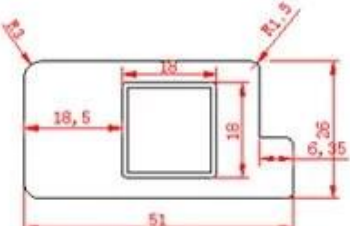

MODEL SELECTION

PSBA

For more options please contact our sales staff.