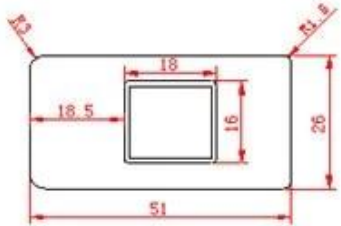

MODEL SELECTION

PSAA

For more options please contact our sales staff.