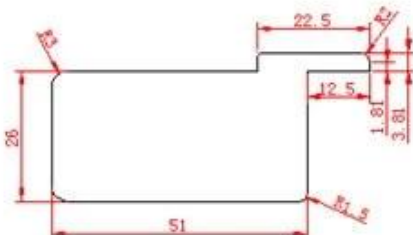

MODEL SELECTION

PSSC

For more options please contact our sales staff.