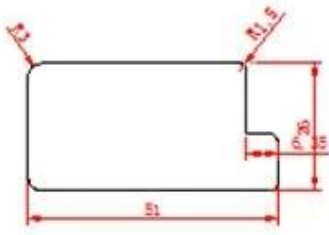

MODEL SELECTION

PSSB

For more options please contact our sales staff.