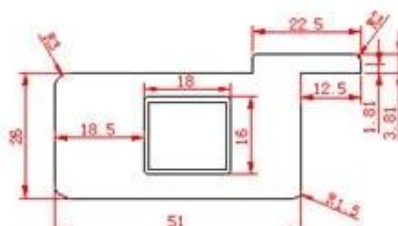

PSCA

For more options please contact our sales staff.