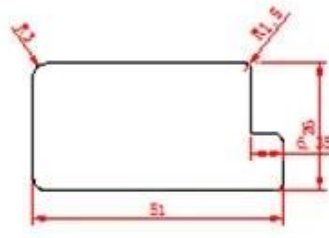

THERMAL
INSULATION

SOUND
INSULATION

WIND
RESISTANT

2,850 8,600

1200 400 68 PVC 16 24

7S ISO9001 Sedex RoHS FSC 50

MODEL SELECTION

PSSA