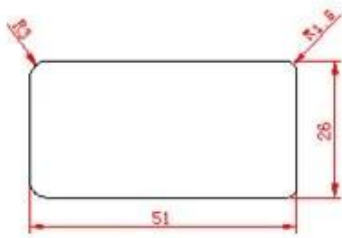

THERMAL
INSULATION

SOUND
INSULATION

WIND
RESISTANT

2,850 8,600

1200 400 68 PVC 16 24

7S ISO9001 Sedex RoHS FSC 50

MODEL SELECTION

PSSA