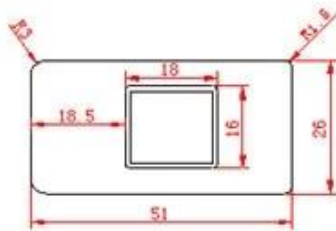

MODEL SELECTION

PSAA

For more options please contact our sales staff.