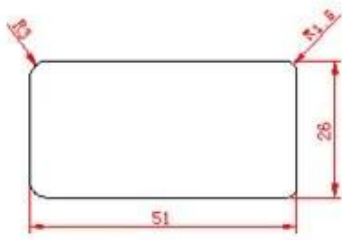

35 120,000 120,000 100,000
2,850 8,600

1200 400 68 PVC 16
24

7S ISO9001
Sedex RoHS FSC 50

PRODUCT TYPE

Full Height Shutters

Tier on Tier Shutters

Cafe Style Shutters

Track Shutters

Bay Shutters

Shutter With Screen Shade

Triangular window

French door

Opposite window

MODEL SELECTION

PSSA

PSSB