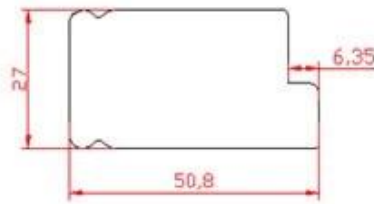

MODEL SELECTION

SSB

For more options please contact our sales staff.