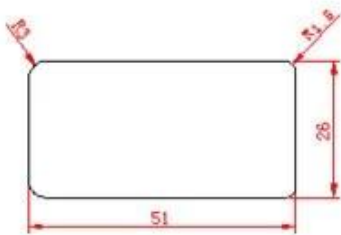

120,000 120,000 100,000 2,850 8,600

1200 400 68 PVC 16 24

7S ISO9001 Sedex RoHS FSC 50

PRODUCT TYPE

Full Height Shutters

Tier on Tier Shutters

Cafe Style Shutters

Track Shutters

Bay Shutters

Shutter With Screen Shade

Triangular window

French door

Opposite window

MODEL SELECTION

PSSA

PSSB