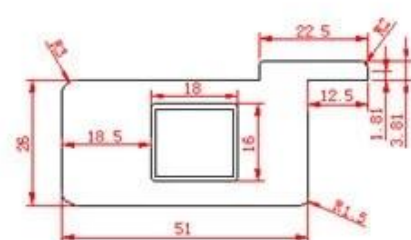

PSCA

For more options please contact our sales staff.