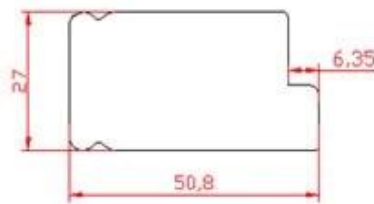

MODEL SELECTION

SSB

For more options please contact our sales staff.