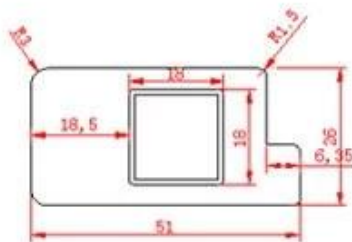

MODEL SELECTION

PSBA

For more options please contact our sales staff.