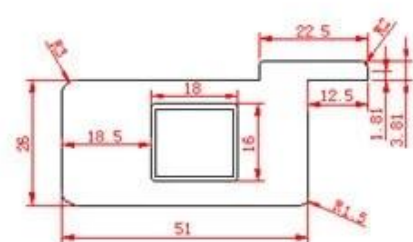

PSCA

For more options please contact our sales staff.