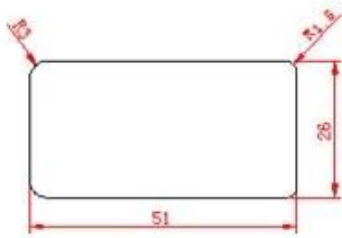

12 10 2850 8600

1200 400 PVC 68 16 24

7S ISO9001 Sedex RoHS FSC 50

PRODUCT TYPE

Full Height Shutters

Tier on Tier Shutters

Cafe Style Shutters

Track Shutters

Bay Shutters

Shutter With Screen Shade

Triangular window

French door

Opposite window

MODEL SELECTION

PSSA

PSSB