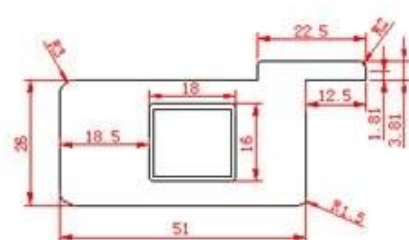

PSCA

For more options please contact our sales staff.