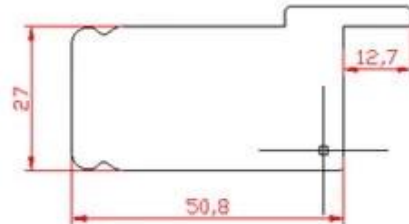

MODEL SELECTION

SSC

For more options please contact our sales staff.