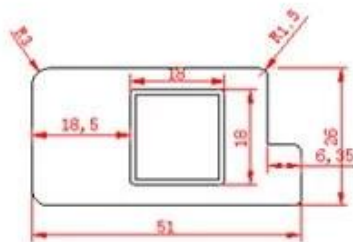

MODEL SELECTION

PSBA

For more options please contact our sales staff.