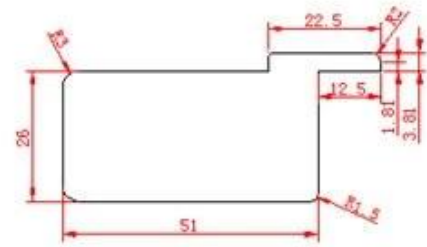

MODEL SELECTION

PSSC

For more options please contact our sales staff.