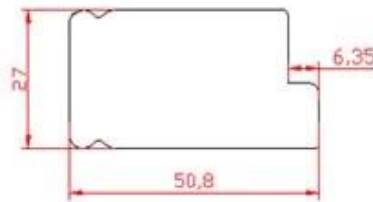

MODEL SELECTION

SSB

For more options please contact our sales staff.