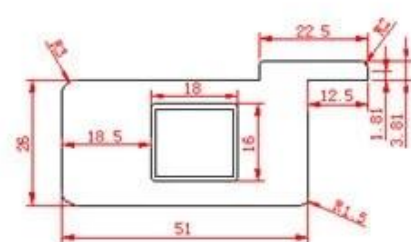

PSCA

For more options please contact our sales staff.