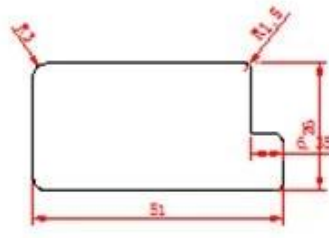

MODEL SELECTION

PSSB

For more options please contact our sales staff.