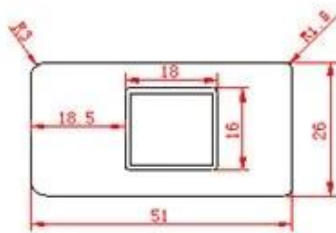

MODEL SELECTION

PSAA

For more options please contact our sales staff.