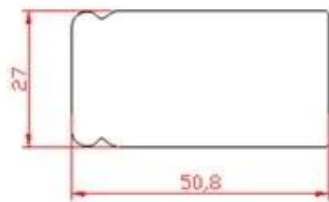

MODEL SELECTION

SSA

For more options please contact our sales staff.