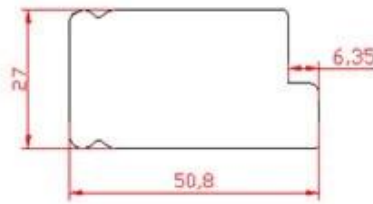

MODEL SELECTION

SSB

For more options please contact our sales staff.