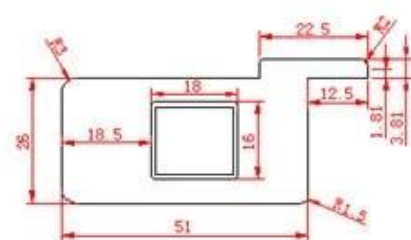

PSCA

For more options please contact our sales staff.