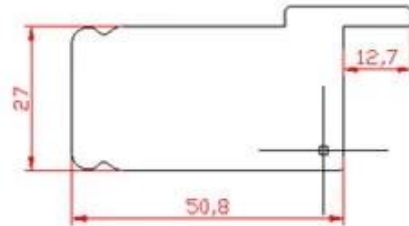

MODEL SELECTION

SSC

For more options please contact our sales staff.