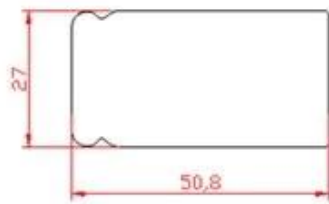

MODEL SELECTION

SSA

For more options please contact our sales staff.