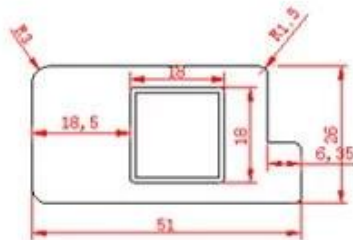

MODEL SELECTION

PSBA

For more options please contact our sales staff.