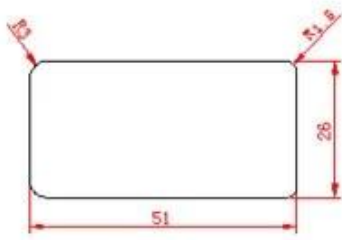

12 10 2850 8600

1200 400 PVC 68 16 24

7S ISO9001 Sedex RoHS FSC 50

PRODUCT TYPE

Full Height Shutters

Tier on Tier Shutters

Cafe Style Shutters

Track Shutters

Bay Shutters

Shutter With Screen Shade

Triangular window

French door

Opposite window

MODEL SELECTION

PSSA

PSSB