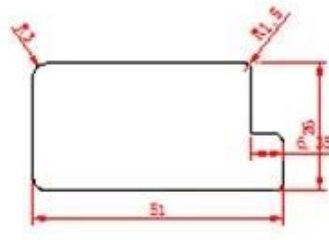

MODEL SELECTION

PSSB

For more options please contact our sales staff.