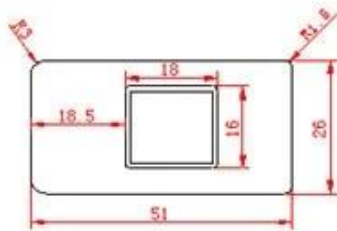

MODEL SELECTION

PSAA

For more options please contact our sales staff.