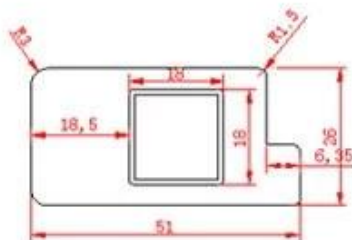

MODEL SELECTION

PSBA

For more options please contact our sales staff.