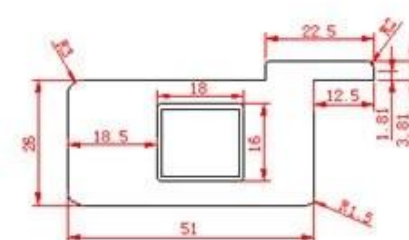

PSCA

For more options please contact our sales staff.