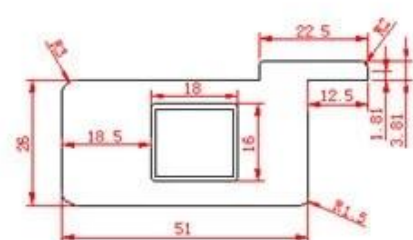

PSCA

For more options please contact our sales staff.