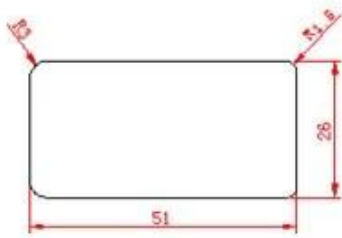

MODEL SELECTION

PSSA