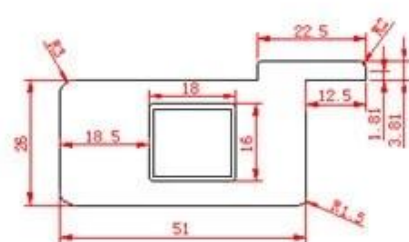

PSCA

For more options please contact our sales staff.