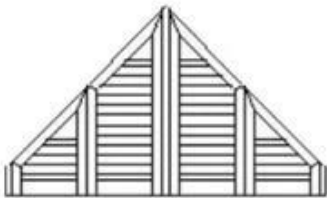

## PRODUCT TYPE

Full Height Shutters

Tier on Tier Shutters

Cafe Style Shutters

Track Shutters

Bay Shutters

Shutter With Screen Shade

Triangular window