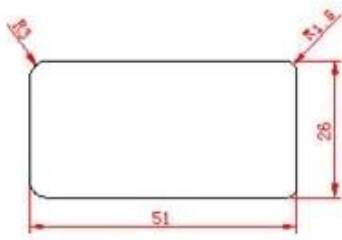

MODEL SELECTION

PSSA