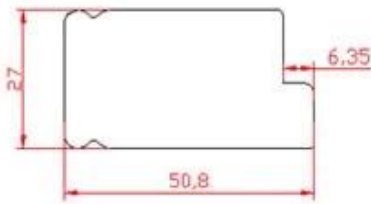

MODEL SELECTION

SSB

For more options please contact our sales staff.