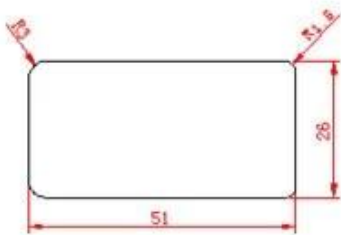

Shandong 1996 .
Fasheng Che. 120.000 . 350,000
100.000
28.500.000
86.000.000

68 400 1200 PVC 16
24

7 S
ISO9001 Sedex RoHS
FSC 50

PRODUCT TYPE

Full Height Shutters

Tier on Tier Shutters

Cafe Style Shutters

Track Shutters

Bay Shutters

Shutter With Screen Shade

Triangular window

French door

Opposite window

MODEL SELECTION

PSSA

PSSB