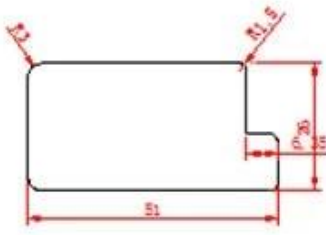

MODEL SELECTION

PSSB

For more options please contact our sales staff.