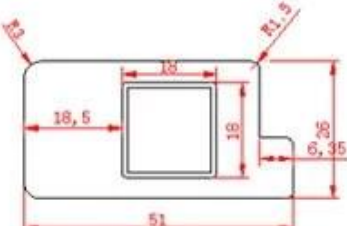

MODEL SELECTION

PSBA

For more options please contact our sales staff.